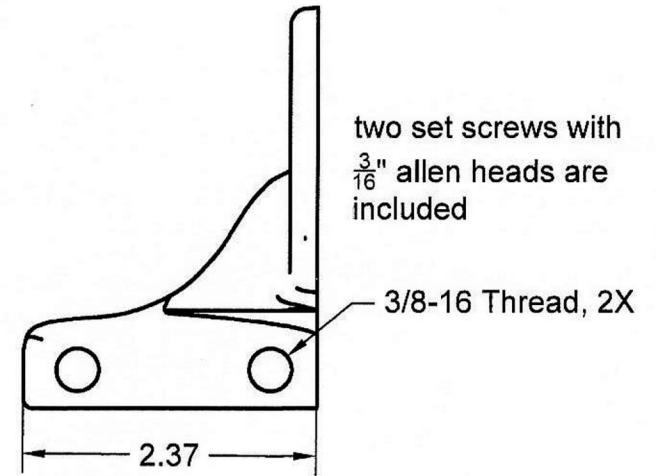

All dimensions
are in inches

SnowGuardWarehouse.com Ph: 814-786-9085 Mail@JosephJenkins.com		PROJECT		
		Vermont Snow Guard Co		
APPROVED		TITLE		
CHECKED		SIZE	CODE	DWG NO
DRAWN Neil Sbardella 4/16/2019		A		
		SCALE 1:1.5	WEIGHT 0.5 pounds	REV
		SHEET 1/1		